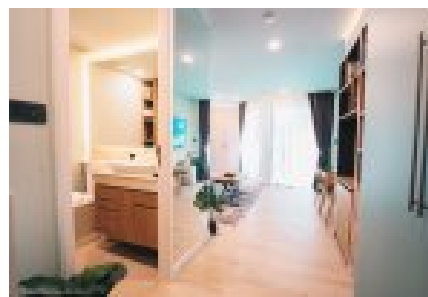

Condo for sale in Serene Condominium, Choeng Thale, Phuket

Listing provided by:

Tel: +66620536315

28S.QM Studio type, Mountain view in the 5th floor Our Studio type to ensure maximum comfort and lifestyle, balanced with an affordable price with great rentability we implemented a modular design to take full advantage of the space.- Modular furniture allows you to change your living room into a ful...

View online:

15 photos

Key features

Studio

1 Bath

28.00 m² Usable area

Facilities

Air Conditioning